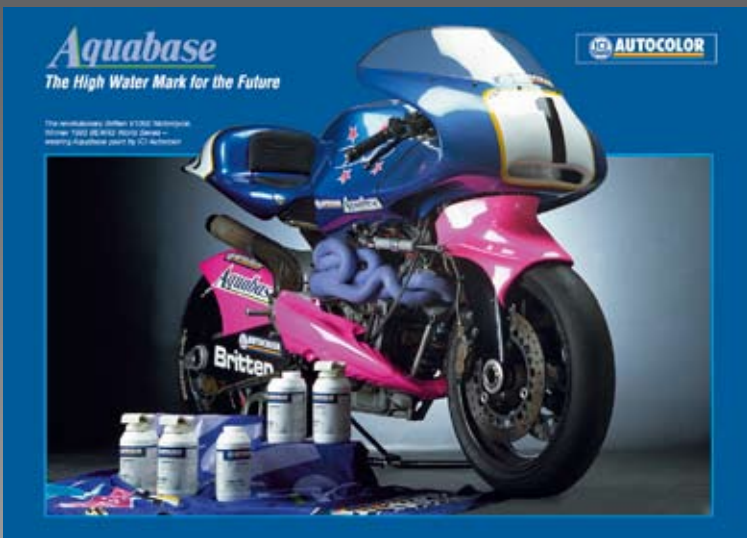

PHOTOGRAPHY